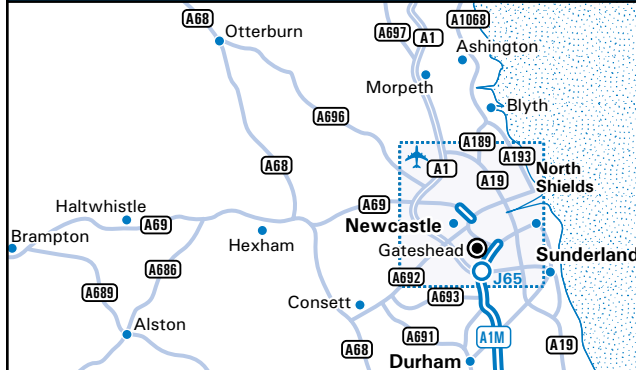

Gateshead Health

NHS Trust

Queen Elizabeth Hospital
Queen Elizabeth Avenue
Sheriff Hill
Gateshead NE9 6SX
Tel: 0191 482 0000

From the A1

- Exit the A1 at the Angel of the North junction (with the A167 & B1296).
- Join the B1296 (Long Bank Road).
- Continue for 1 mile and at the mini roundabout turn left.
- At the next mini roundabout turn right.
- At the traffic lights turn left onto the High Street which runs into Old Durham Road.
- Continue for 1 mile and turn right onto Queen Elizabeth Avenue (Ambulance Station on right).
- The Hospital's main entrance is on the right-hand side.

By Rail

- Take the Intercity service to Newcastle upon Tyne.
- A frequent service on the Metro light railway runs to Gateshead Interchange.

By Coach/Bus

- Disembark at Gateshead Interchange.
- Taxis are available outside the Interchange.
- The Hospital is served by a number of local buses from the town centre's Interchange.
- For information for all local bus, metro and train services throughout the North East contact Traveline North East telephone 0870 608 2608.